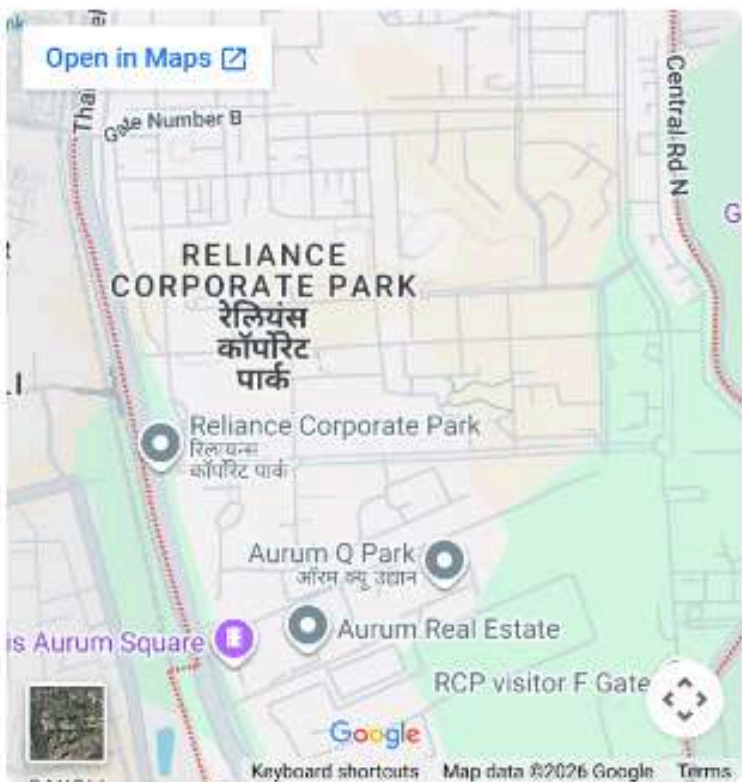

Maps & navigation

Venue Map

LDC (Learning & Development Center), RCP

Reliance Corporate Park MIDC Industrial Area, Ghansoli, Navi Mumbai, Maharashtra

[Open in Google Maps](#)

About the Venue

Reliance Corporate Park
MIDC Industrial Area, Ghansoli, Navi Mumbai,
Maharashtra